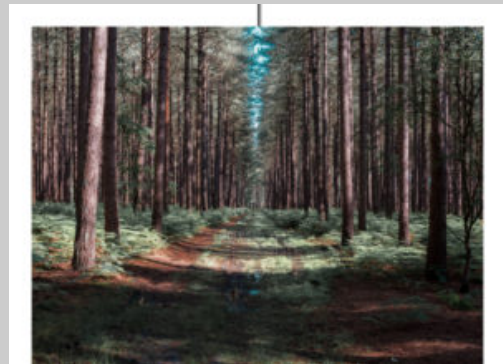

La lumière du loup

Benjamin Deroche

Emmanuelle Hascoët, Philippe Le Guillou, Auguste Luchet

The starting point of this creation is the interest that Benjamin Deroche takes in the myth of the “Green Wolf” born on the land of Jumièges. By working on the geographic spaces where the legend was built and by continuing his plastic research on the landscape, the photographer creates an open photographic fiction around the history of the wolf, the donkey and Saint Austreberthe, “the brightest of the East”.

Taking into account that the figure of the wolf holds a primordial place in pre-Christian myths, the photographer weaves a link between the reported legend and the mystical atmospheres of the places visited. Over the seasons, he works on morning lights and mounts plastic installations simulating light appearances in the forest and at the source of the Ste Austreberthe river. Benjamin Deroche does not document the legend, he disturbs it to give us access to a magical instance by means of the photographic medium and the installations.