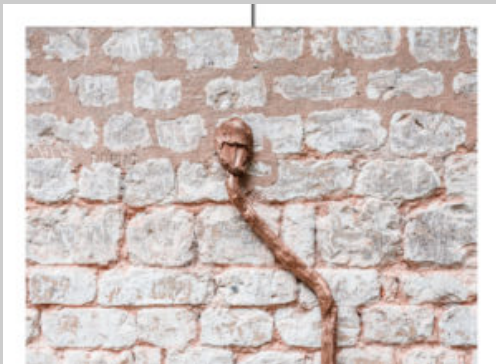

La lumière du loup

Benjamin Deroche

Emmanuelle Hascoët, Philippe Le Guillou, Auguste Luchet

The starting point of this creation is the interest that Benjamin Deroche takes in the myth of the “Green Wolf” born on the land of Jumièges. By working on the geographic spaces where the legend was built and by continuing his plastic research on the landscape, the photographer creates an open photographic fiction around the history of the wolf, the donkey and Saint Austreberthe, “the brightest of the East”.

Taking into account that the figure of the wolf holds a primordial place in pre-Christian myths, the photographer weaves a link between the reported legend and the mystical atmospheres of the places visited. Over the seasons, he works on morning lights and mounts plastic installations simulating light appearances in the forest and at the source of the Ste Austreberthe river. Benjamin Deroche does not document the legend, he disturbs it to give us access to a magical instance by means of the photographic medium and the installations.